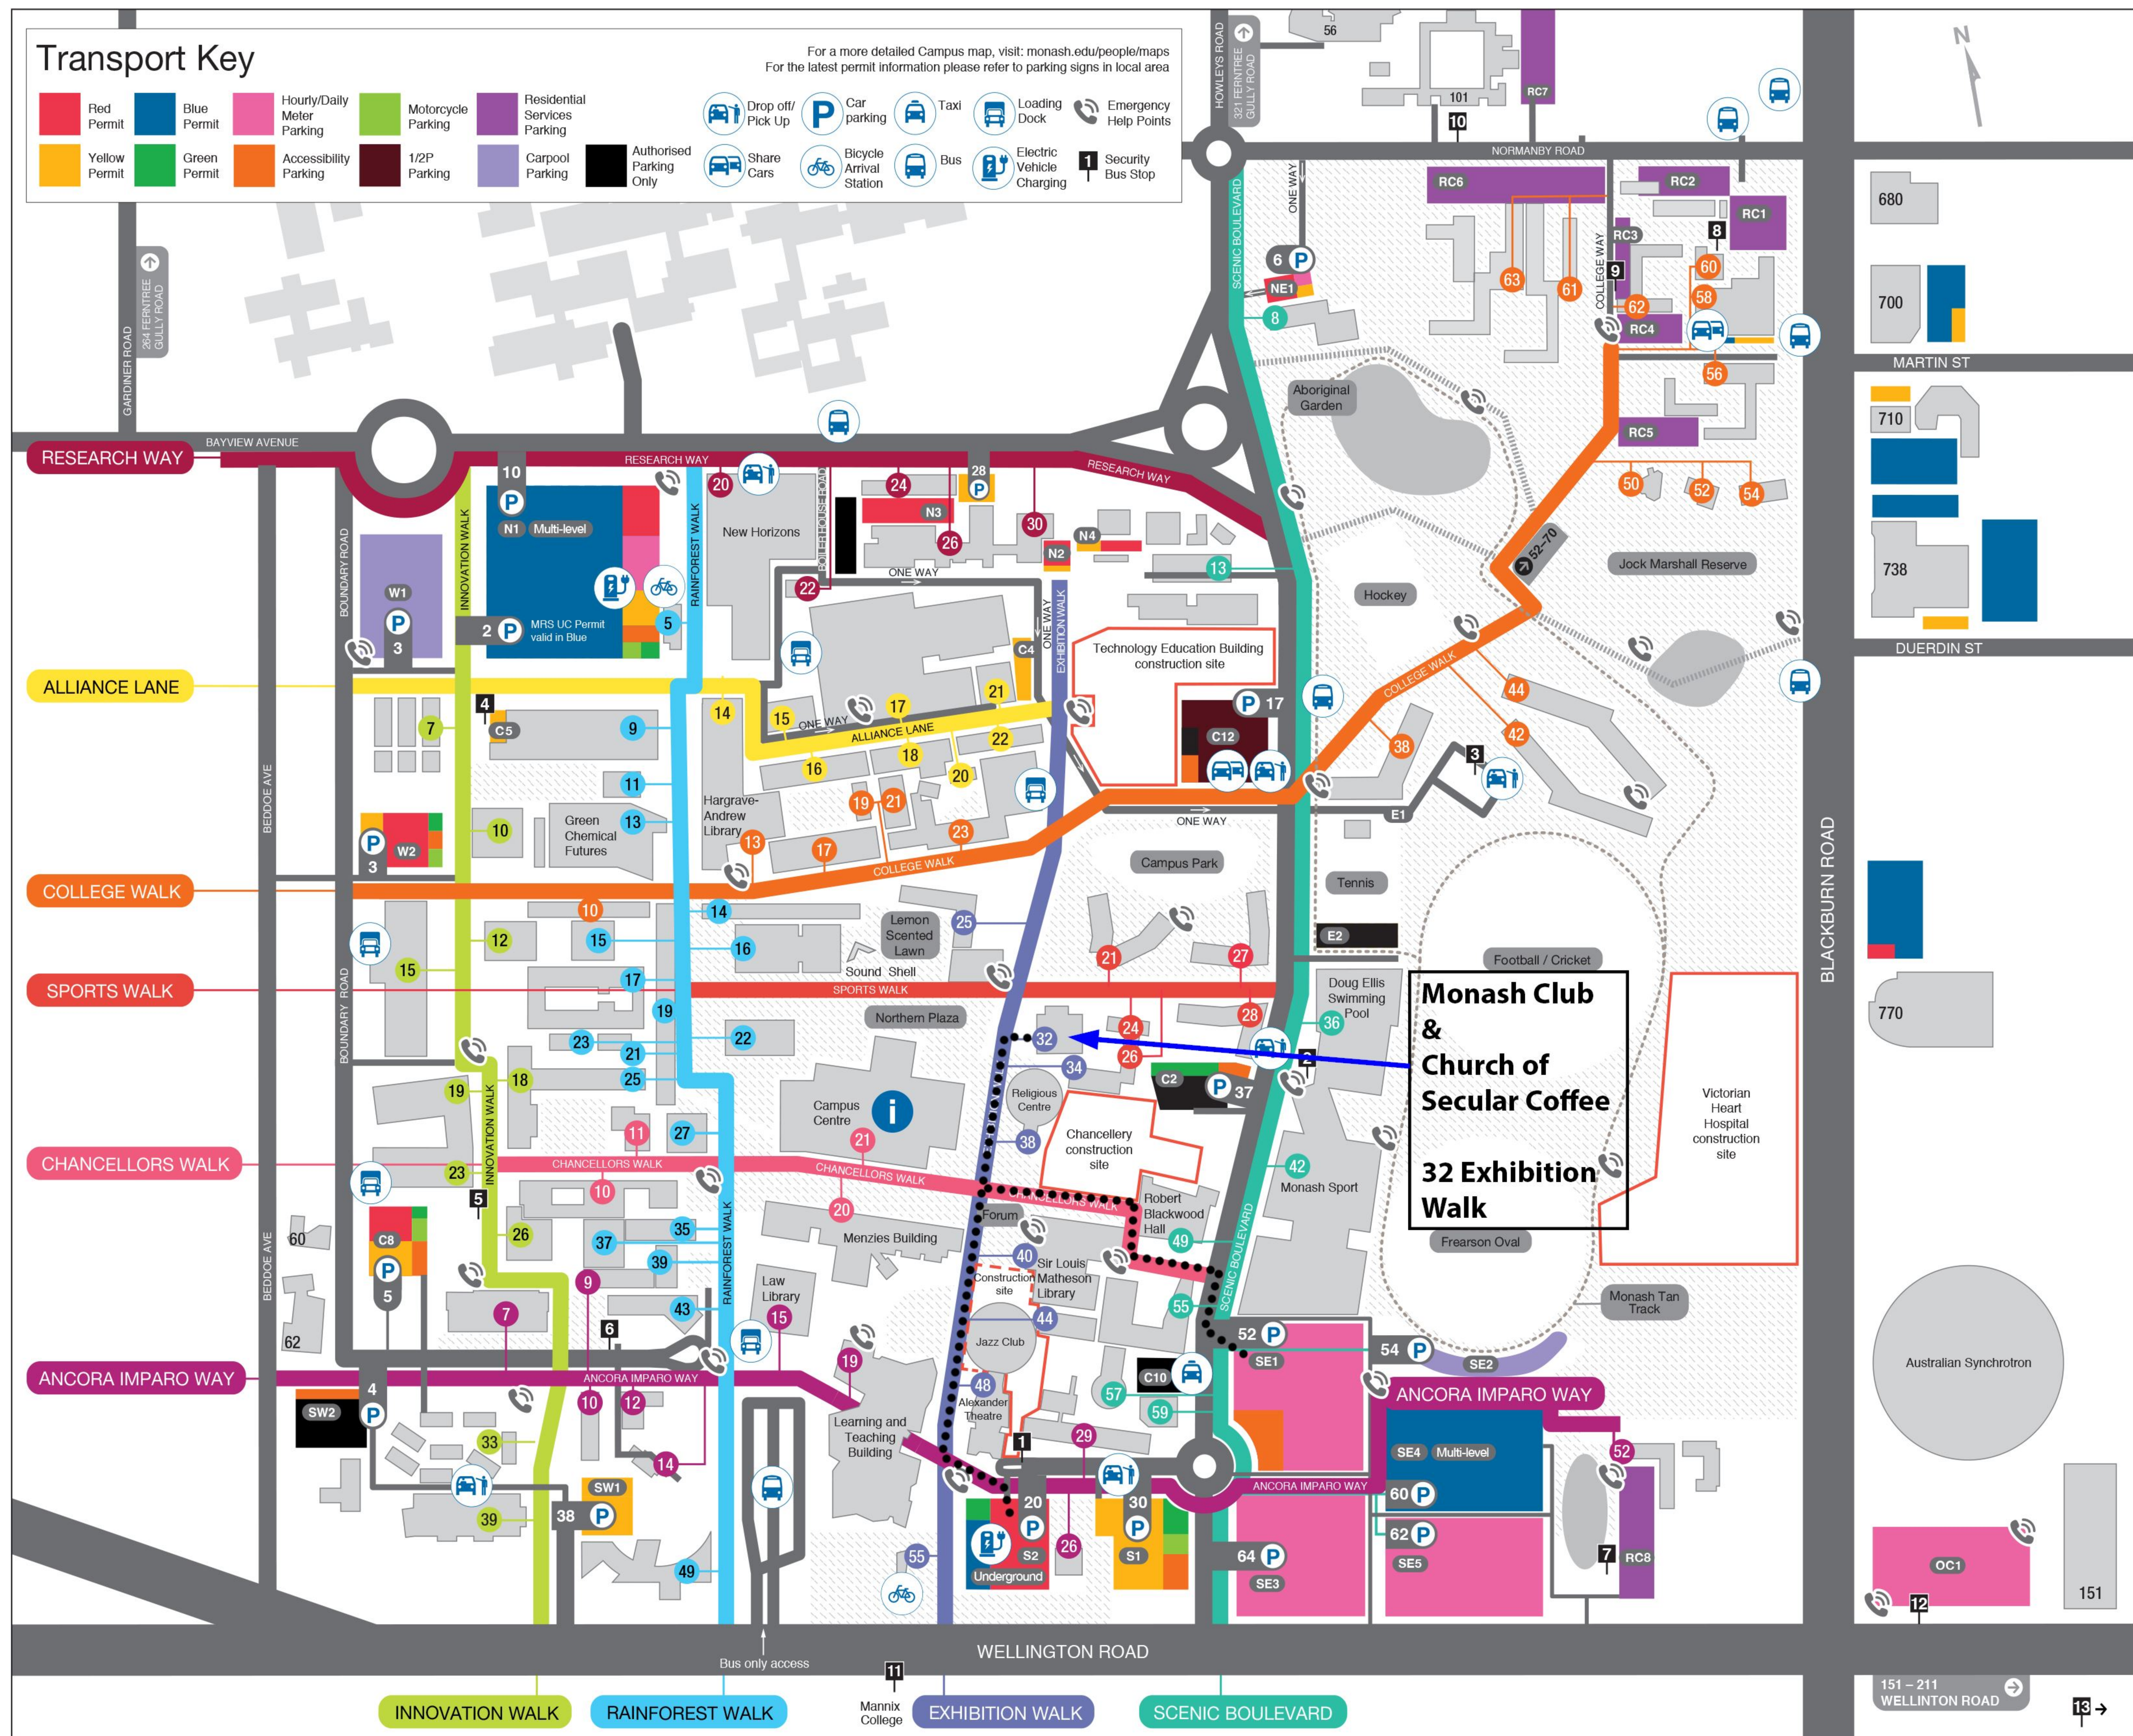

# Monash University Clayton campus

Parking	Address	Building/Department Name	Address
<b>North-West Car Parks</b> enter via Forster Road, Gardiner Road and Bayview Avenue			
North One Multi-level – Ground level (N1)	10 Research Way	Alexander Theatre, Sound Gallery and Jazz Club (7)	48 Exhibition Walk
North One Multi-level – Upper levels (N1)	2 Innovation Walk	Bioresource Processing Research Institute of Australia (BioPRIA) (59)	15 Alliance Lane
North Two (N2)	30 Research Way	Biochemistry Laboratories (16)	11 Chancellors Walk
North Three (N3)	28 Research Way	Biological Sciences (18)	25 Rainforest Walk
West One (W1)	3 Alliance Lane	Biology (17)	18 Innovation Walk
West Two (W2)	3 College Walk	Biology – First Year (22)	23 Rainforest Walk
<b>South-West Car Parks</b>		Biomedical Learning and Teaching Building (93)	7 Ancora Imparo Way
Central Eight (C8)	5 Ancora Imparo Way	Boiler House (38)	22 Research Way
South-west One (SW1)	38 Innovation Walk	Buildings and Property (40 & 56)	26 & 30 Research Way
South-west Two (SW2)	4 Ancora Imparo Way	Campus Centre (10)	21 Chancellors Walk
<b>North-East Car Parks</b> enter via Howleys Road and Normanby Road		Central Science Block (19)	19 Rainforest Walk
Central Five (C5)	4 Innovation Walk	Chancellery C (3C)	34 Exhibition Walk
Central Twelve (C12)	17 Scenic Boulevard	Chancellery D (3D)	26 Sports Walk
East One (E1)	Scenic Boulevard	Chancellery E (3E)	24 Sports Walk
East Two (E2)	Scenic Boulevard	Chemistry (23)	17 Rainforest Walk
North Four (N4)	32 Research Way	Doug Ellis Swimming Pool (1B)	36 Scenic Boulevard
North-east One (NE1)	6 Scenic Boulevard	Earth, Atmosphere & Environment (28)	9 Rainforest Walk
North-east Two (NE2)	Residential Carpark 6	Education (6)	29 Ancora Imparo Way
North-east Three (NE3)	Residential Carpark 7	Engineering 31 (31)	17 College Walk
North-east Four (NE4)	Residential Carpark 3	Engineering 33 (33)	19 College Walk
North-east Five (NE5)	Residential Carpark 2	Engineering 35 (35)	16 Alliance Lane
North-east Six (NE6)	Residential Carpark 1	Engineering 36 (36)	18 Alliance Lane
North-east Seven (NE7)	Residential Carpark 4	Engineering 36A (36A)	20 Alliance Lane
North-east Eight (NE8)	Residential Carpark 5	Engineering 37 (37)	17 Alliance Lane
<b>South-East Car Parks</b> enter via Wellington Road		Engineering 69 (69)	22 Alliance Lane
South Two Underground (S2) (91)	20 Ancora Imparo Way	Engineering 72 (72)	14 Alliance Lane
Central Two (C2)	37 Scenic Boulevard	Engineering Examination Halls, EH1-EH4 (60)	23 College Walk
South One (S1)	30 Ancora Imparo Way	Green Chemical Futures (86)	13 Rainforest Walk
South-east One (SE1)	52 Scenic Boulevard	Hargrave-Andrew Library (30)	13 College Walk
South-east Two (SE2)	54 Scenic Boulevard	Information Technology (63)	25 Exhibition Walk
South-east Three (SE3)	64 Scenic Boulevard	Japanese Studies Centre (54)	12 Ancora Imparo Way
South-east Four Multi-level (SE4)	60 Scenic Boulevard	Jock Marshall Reserve	50 College Walk
South-east Five (SE5)	62 Scenic Boulevard	Education Centre (42C)	52 College Walk
South-east Six (SE6)	Residential Carpark 8	Jock Marshall Reserve	52 College Walk
<b>Off-Campus Car Parks</b>		Environmental Laboratories (42)	52 College Walk
Off-campus One (OC1)	Wellington Road/ Blackburn Road	John Monash Science School (84)	39 Innovation Walk
<b>Drop-off/Pick-up Locations</b>		Krongold Centre (5)	57 Scenic Boulevard
North	outside 20 Research Way	Law Building and Library (12)	15 Ancora Imparo Way
C12 car park	17 Scenic Boulevard	Learning and Teaching Building (92)	19 Ancora Imparo Way
E1 car park	outside 42 College Walk	Library Information Services (67)	44 Exhibition Walk
East	Scenic Boulevard, outside 28 Sports Walk	Mathematics (28)	9 Rainforest Walk
South	30 Ancora Imparo Way	Medicine A (13A)	37 Rainforest Walk
		Medicine B (13B)	39 Rainforest Walk
		Medicine C (13C)	10 Chancellors Walk
		Medicine D (13D)	35 Rainforest Walk
		Medicine E (13E)	9 Ancora Imparo Way
		Medicine F (13F)	26 Innovation Walk
		Medicine, Nursing and Health Sciences Faculty Teaching – MBBS (15)	27 Rainforest Walk
		Medicine, Nursing and Health Sciences Offices (64)	43 Rainforest Walk
		Melbourne Centre for Nanofabrication (222)	151 Blackburn Road
		Menzies Building (11)	20 Chancellors Walk
		Microbiology & Biological Sciences (53)	12 Innovation Walk
		Monash Biomedical Imaging (220)	770 Blackburn Road
		Monash Centre for Electron Microscopy (81)	10 Innovation Walk
		Monash Children's Centre Co-op (162)	62 Beddoe Avenue
		Monash Club (50)	32 Exhibition Walk
		Monash College (73)	49 Innovation Walk
		Monash College Learning Village (73P)	33 Innovation Walk
		Monash House (65)	56 Howleys Road
		Monash HR (including Staff Training) (226)	14 Ancora Imparo Way
		Monash Injury Research Institute (70)	211 Wellington Road
		Monash Sport (1)	21 Alliance Lane
		Monash Sustainability Institute (74)	42 Scenic Boulevard
		Monash University Business Park (201)	680 Blackburn Road
		Monash University Business Park (202)	710 Blackburn Road
		Monash University Business Park (203)	700 Blackburn Road
		Monash University Business Park (205)	738 Blackburn Road
		Monash-Oakleigh Legal Service (160)	60 Beddoe Avenue
		MPavilion 2017 at Monash University (97)	26 Ancora Imparo Way
		New Horizons (82)	20 Research Way
		Old Science Laboratories (20)	22 Rainforest Walk
		Performing Arts (68)	55 Scenic Boulevard
		Physics (27)	10 College Walk
		Plant Sciences Complex (42A, 42B)	54 College Walk
		Religious Centre (9)	38 Exhibition Walk
		Robert Blackwood Hall (2)	49 Scenic Boulevard
		Science and Information Technology (26)	14 Rainforest Walk
		Science Instrumentation and Technology Development Platform (40)	26 Research Way
		Science Portables (79P)	7 Innovation Walk
		Security & Traffic (61)	59 Scenic Boulevard
		Sir Louis Matheson Library (4)	40 Exhibition Walk
		STRIP1 Monash Biotechnology (75)	15 Innovation Walk
		STRIP2 School of Biomedical Sciences (76)	19 Innovation Walk
		STRIP3 School of Biomedical Sciences (77)	23 Innovation Walk
		Yarrowonga (58)	10 Ancora Imparo Way
<b>Major Lecture Theatres</b>			
Biological Sciences S7–S8 (20)	21 Rainforest Walk		
Central One	25 Exhibition Walk		
Engineering E1-E6 (32)	21 College Walk		
Humanities H1-H10	20 Chancellors Walk		
Learning and Teaching Bldg G31, G54, G81	15 Ancora Imparo Way		
Medicine M1	35 Rainforest Walk		
Medicine M2-M3	37 Rainforest Walk		
Science (North), S13-S15	11 Rainforest Walk		
Science (West), S5-S6	15 Rainforest Walk		
Science S1-S4, S9-S12, ST1-ST4, ST7	16 Rainforest Walk		
Sir Alexander Stewart Theatre	14 Alliance Lane		
South One	43 Rainforest Walk		
<b>Residences</b>			
Briggs Hall (85B)	42 College Walk		
Campbell Hall (89)	21 Sports Walk		
Deakin Hall (48)	56 College Walk		
Farrer Hall (45)	62 College Walk		
Holman Hall (88)	27 Sports Walk		
Hawitt Hall (46)	60 College Walk		
Jackomos Hall (85A)	44 College Walk		
Logan Hall (90)	28 Sports Walk		
Mannix College (218)	Wellington Road/Parker Street		
Monash Residential Services (MRS) (47)	58 College Walk		
Normanby House (52)	101 Normanby Road		
Richardson Hall (43)	63 College Walk		
Roberts Hall (44)	61 College Walk		
South East Flats (49)	52 Ancora Imparo Way		
Turner Hall (87)	38 College Walk		
<b>Loading Docks</b>			
Boundary Road	Corner Boundary Road and College Walk		
Boundary Road	Rear of 23 Innovation Walk		
Ancora Imparo Way	Rear of 15 Ancora Imparo Way		
Exhibition Walk	Exhibition Walk/ College Walk		
Boiler House Road	Boiler House Road		
<b>Public Transport</b>			
Bus Interchange	Ancora Imparo Way/ Rainforest Walk		
<b>Bicycle Arrival Stations</b>			
James Gormley (80A)	5 Rainforest Walk		
Southern Bicycle Arrival Station (91)	55 Exhibition Walk		
<b>Share Cars</b>			
Flexicar Bays RC4	58 College Walk		
RACV Car Share Bay	17 Scenic Boulevard		
<b>Taxis</b>			
Taxi Rank	outside 59 Scenic Boulevard		